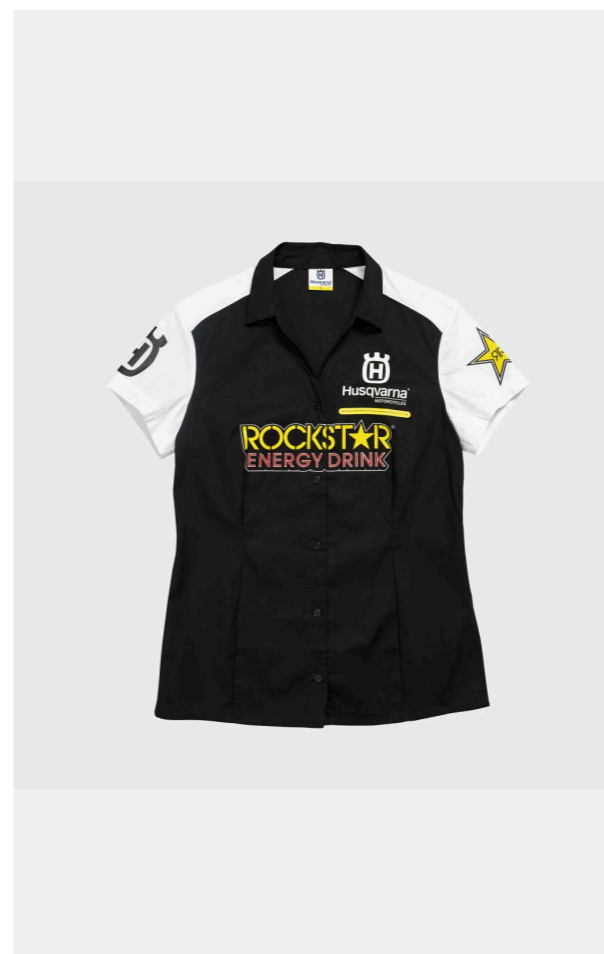

WOMEN RS REPLICA SHIRT

- Sports style
- High-quality workmanship
- Easy-care equipment
- Taped breast pocket
- Large logo print

- Sportlicher Schnitt
- Hochwertige Verarbeitung
- Pflegeleicht
- Getapte Brusttasche
- Großer Logodruck

MATERIAL
98 % cotton / 2 % elastane

MATERIAL
98 % Baumwolle / 2 % Elasthan

XS	3RS2096401	S	3RS2096402
M	3RS2096403	L	3RS2096404
XL	3RS2096406