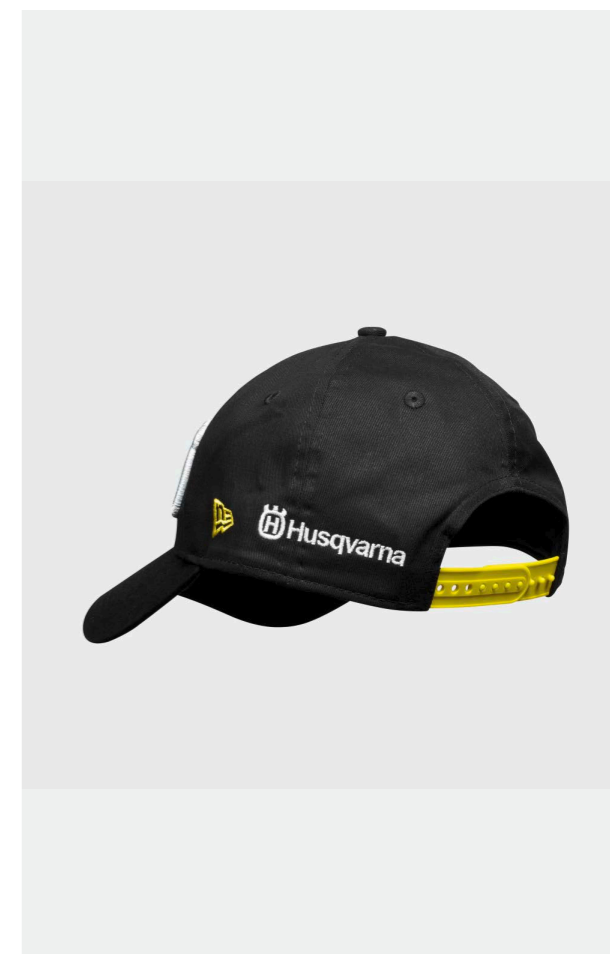

3RS1970300

RS REPLICA TEAM CAP

MATERIAL
100 % cotton

3RS1970100

MATERIAL
100 % Baumwolle

RS REPLICA TEAM SNAPBACK CAP

MATERIAL
100 % cotton

3RS1970200

MATERIAL
100 % Baumwolle

RS TEE BLACK

- Sports style
- Seam detailing
- High-quality workmanship
- Crew neck
- Taped breast pocket
- Logo print

MATERIAL
100 % cotton

XS	3RS2096601	S	3RS2096602
M	3RS2096603	L	3RS2096604
XL	3RS2096605	XXL	3RS2096606

- Sportlicher Schnitt
- Spezielle Nahtführung
- Hochwertige Verarbeitung
- Rundhalsausschnitt
- Getapte Brusttasche
- Logodruck

MATERIAL
100 % Baumwolle

RS SCRIBBLE TEE

- Sports style
- Seam detailing
- High-quality workmanship
- Crew neck
- Large print motif on front