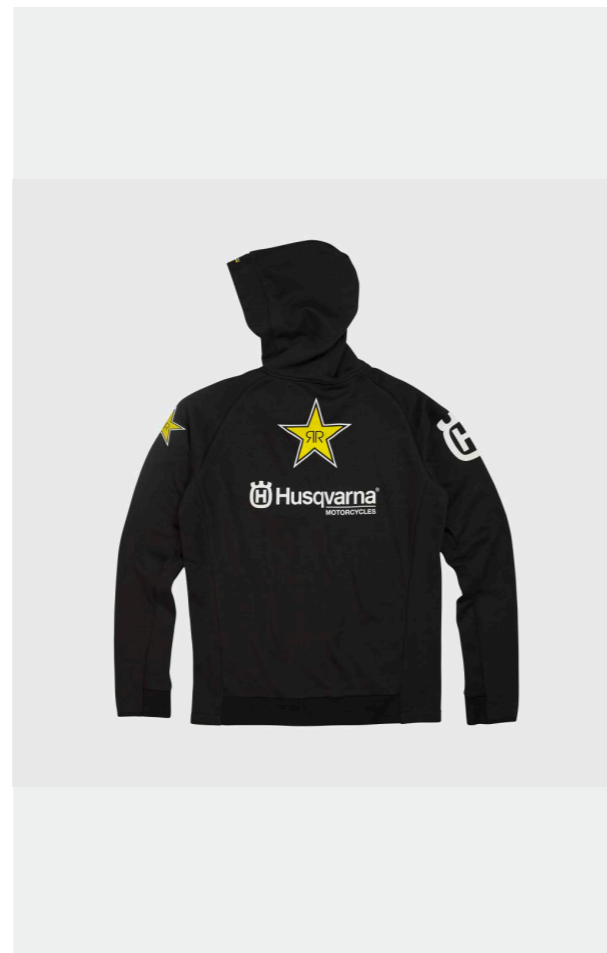

MATERIAL

98 % cotton / 2 % elastane

XS	3RS2096101	S	3RS2096102
M	3RS2096103	L	3RS2096104
XL	3RS2096105	XXL	3RS2096106

- Sportlicher Schnitt
- Hochwertige Verarbeitung
- Pflegeleicht
- Getapte Brusttasche
- Großer Logodruck

MATERIAL

98 % Baumwolle / 2 % Elasthan

RS REPLICA HOODIE

- Sports style
- Seam detailing
- High wear comfort
- High-quality workmanship
- Closable side and breast pocket
- Large logo print

MATERIAL

60 % cotton / 40 % polyester