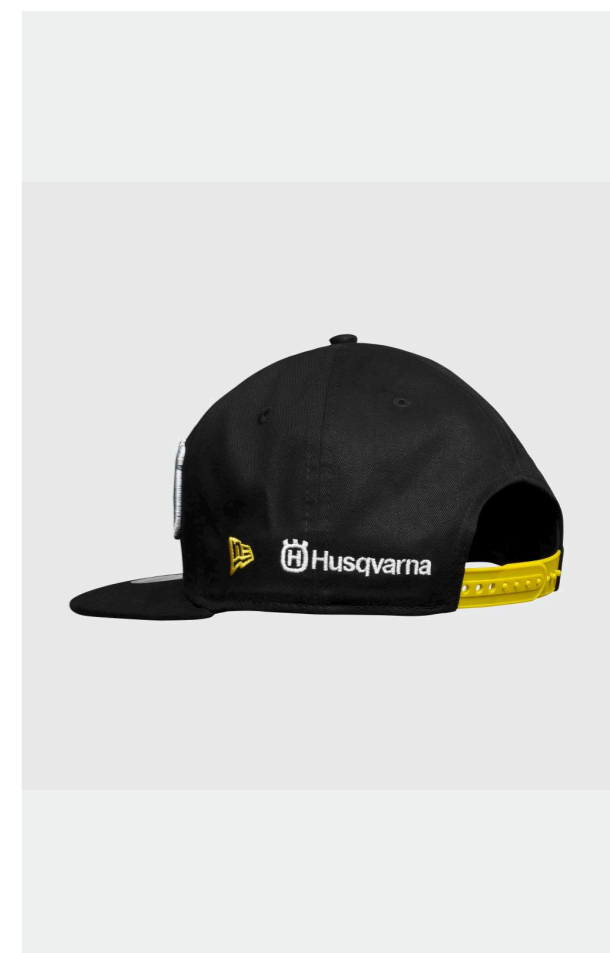

3RS1970300

RS REPLICA TEAM CAP

MATERIAL
100 % cotton

3RS1970100

MATERIAL
100 % Baumwolle

RS REPLICA TEAM SNAPBACK CAP

MATERIAL
100 % cotton

3RS1970200

MATERIAL
100 % Baumwolle

RS TEE BLACK

- Sports style
- Seam detailing
- High-quality workmanship
- Crew neck
- Taped breast pocket
- Logo print

MATERIAL
100 % cotton

XS	3RS2096601	S	3RS2096602
M	3RS2096603	L	3RS2096604
XL	3RS2096605	XXL	3RS2096606

- Sportlicher Schnitt
- Spezielle Nahtführung
- Hochwertige Verarbeitung
- Rundhalsausschnitt
- Getapte Brusttasche
- Logodruck

MATERIAL
100 % Baumwolle

RS SCRIBBLE TEE

- Sports style
- Seam detailing
- High-quality workmanship
- Crew neck
- Large print motif on front