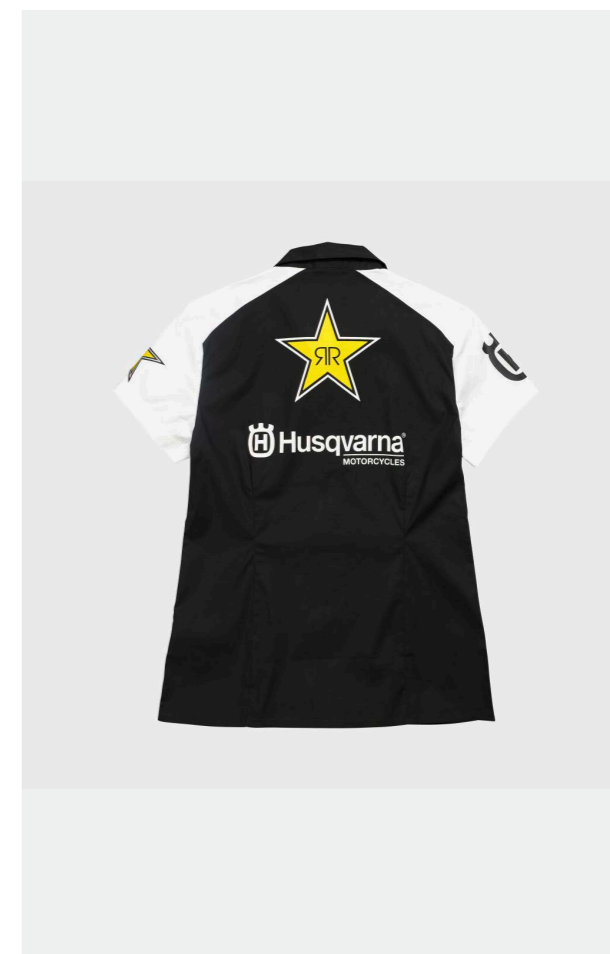

WOMEN RS REPLICA SHIRT

- Sports style
- High-quality workmanship
- Easy-care equipment
- Taped breast pocket
- Large logo print

- Sportlicher Schnitt
- Hochwertige Verarbeitung
- Pflegeleicht
- Getapte Brusttasche
- Großer Logodruck

MATERIAL
98 % cotton / 2 % elastane

MATERIAL
98 % Baumwolle / 2 % Elasthan

XS	3RS2096401	S	3RS2096402
M	3RS2096403	L	3RS2096404
XL	3RS2096406